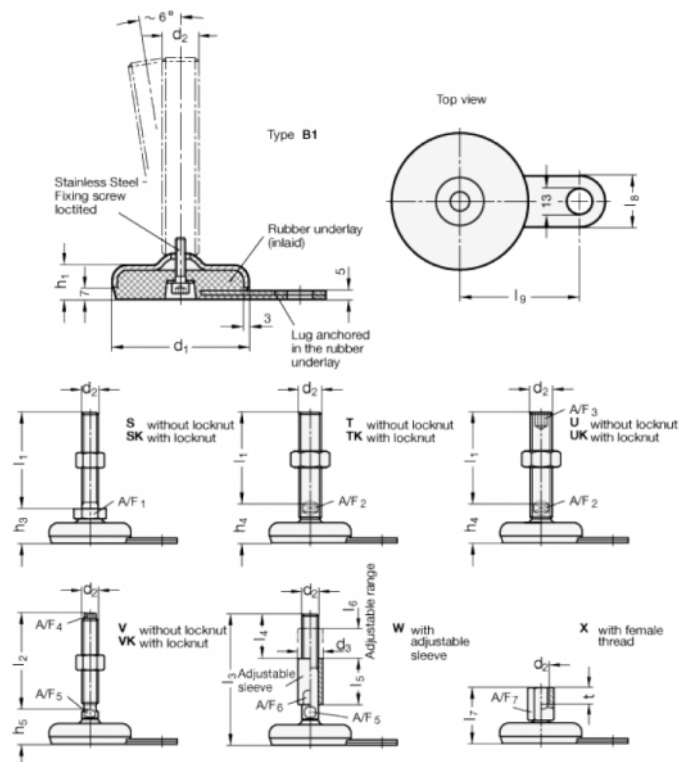

Article number: 203380M12125B1SK  
 Description: E+G levelling foot  
 GN 33-80-M12-125-B1-SK, Stainless steel  
 Note: SK With nut, External hexagon at the bottom

## Measures

- A/F1 = 17
- d1 = 80
- d2 = M12
- h1 = 20
- h3 = 28
- l1 = 125
- l8 = 30
- l9 = 70